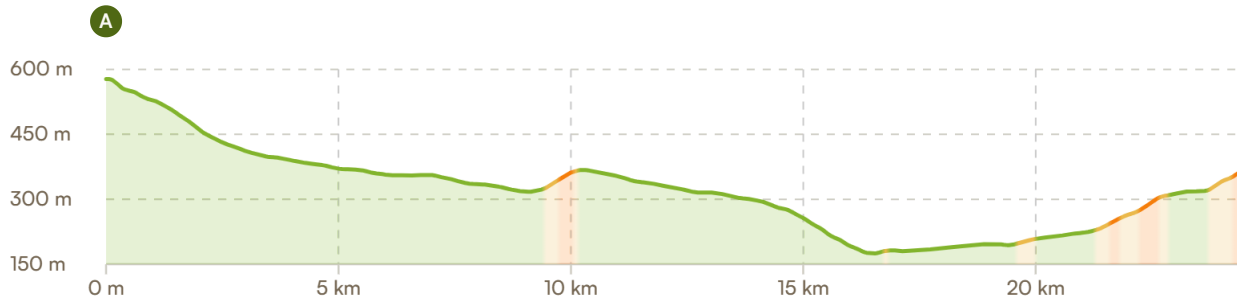

# MAGURA CAVE & WINE

🕒 01:36 · ↔ 27.1 km · 🌀 16.9 km/h · ↗ 280 m · ↘ 500 m

▲ Highest point (580 m) ▼ Lowest point (170 m)

1. On access road head northwest

Follow for 514 m — overall 514 m

2. Left on Цоло Тодоров.

Follow for 22 m — overall 536 m

3. Straight and follow Цоло Тодоров.

Follow for 201 m — overall 737 m

4. Turn left at the fork and follow Цоло Тодоров.

Follow for 439 m — overall 1.18 km

5. Left on Street.

9. Right and follow 1104.

Follow for 514 m — overall 21.7 km

**11. Turn right at the fork on Road.**

Follow for 260 m — overall 24.0 km

---

**12. Sharp right and follow Road.**

Follow for 1.43 km — overall 25.4 km

---

**13. Turn around and follow Road.**

Follow for 1.66 km — overall 27.1 km