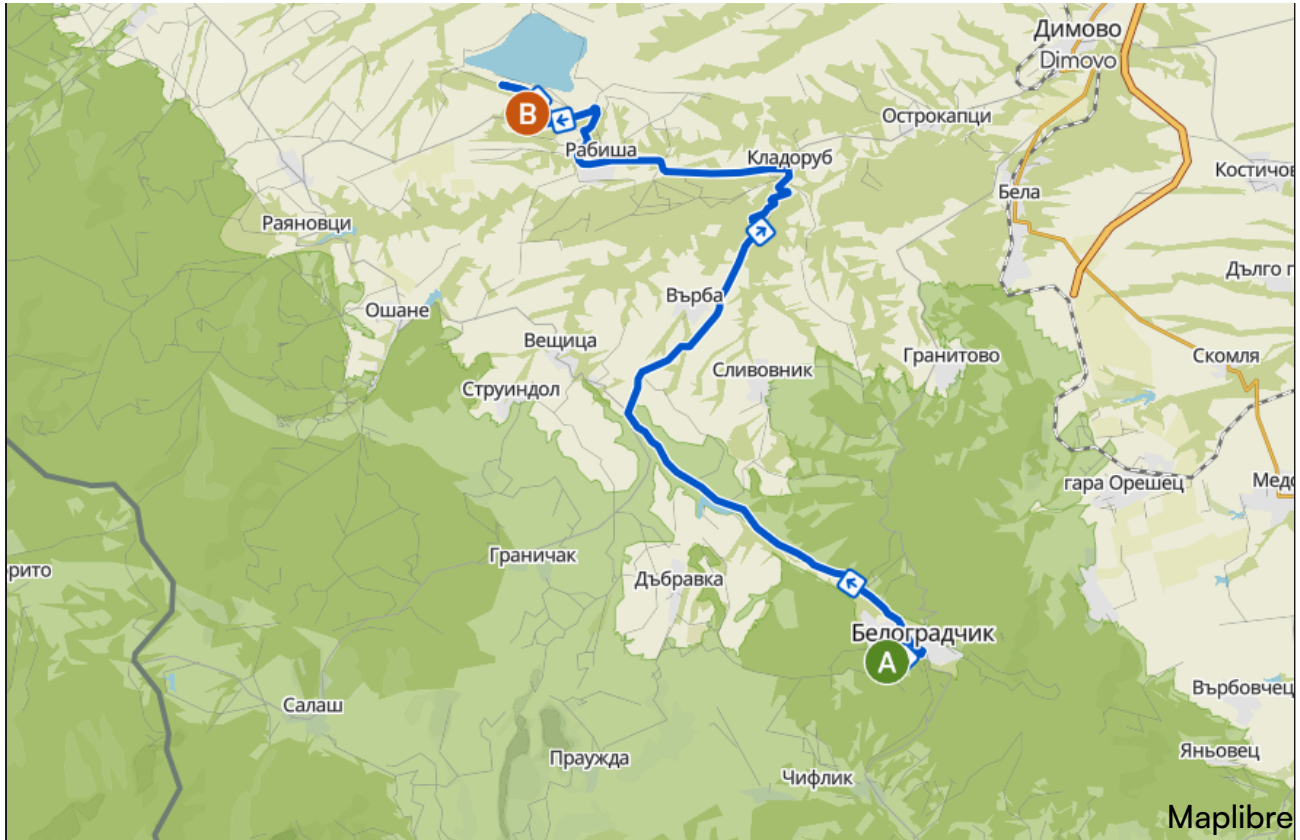

# MAGURA CAVE & WINE

🕒 01:36 · ↔ 27.1 km · 🌀 16.9 km/h · ↗ 280 m · ↘ 500 m

▲ Highest point (580 m) ▼ Lowest point (170 m)

1. On access road head northwest

Follow for 514 m — overall 514 m

2. Left on Цоло Тодоров.

Follow for 22 m — overall 536 m

3. Straight and follow Цоло Тодоров.

Follow for 201 m — overall 737 m

4. Turn left at the fork and follow Цоло Тодоров.

Follow for 439 m — overall 1.18 km

5. Left on Street.

9. Right and follow 1104.

Follow for 514 m — overall 21.7 km

**11. Turn right at the fork on Road.**

Follow for 260 m — overall 24.0 km

---

**12. Sharp right and follow Road.**

Follow for 1.43 km — overall 25.4 km

---

**13. Turn around and follow Road.**

Follow for 1.66 km — overall 27.1 km