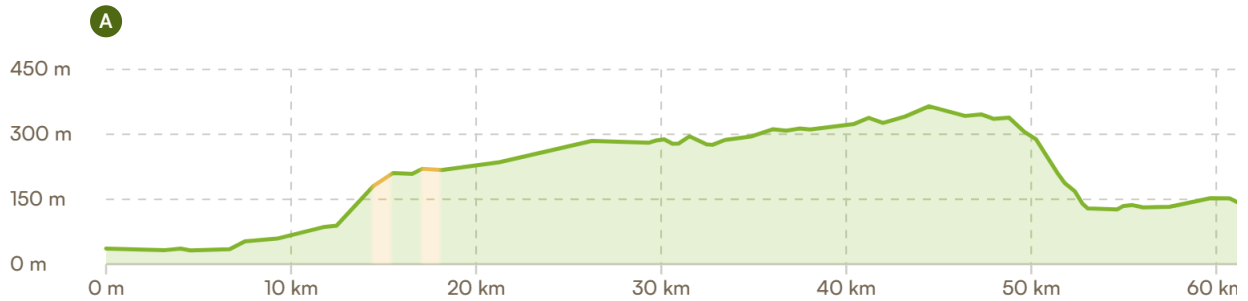

Search

www.komoot.com/tour/2771579867

Vidin - Felix Romuliana

🕒 04:14 · ↔ 68.0 km · 🕒 16.1 km/h · ↗ 540 m · ↘ 390 m

▲ Highest point (360 m) ▼ Lowest point (30 m)

↑ 1. On access road head southwest

Follow for 11 m — overall 11 m

↘ 2. Right and follow Path.

Follow for 12 m — overall 24 m

↙ 3. Left and follow Path.

Follow for 12 m — overall 36 m

↘ 4. Right on Градинска.

Follow for 6 m — overall 42 m

↙ 5. Left on Княз Дондуков.

Follow for 84 m — overall 127 m

↘ 6. Right on Цар Симеон Велики.

Follow for 117 m — overall 244 m

↙ 7. Left on Street.

Follow for 406 m — overall 650 m

↙ 9. Left on Възраждане.

Follow for 950 m — overall 32.3 km

↘ 10. Turn right at the fork on Road.

21. Turn right at the fork on State Road.

Follow for 78 m — overall 55.2 km

23. Straight on Љубе Нешића, 36.

Follow for 948 m — overall 56.4 km

24. Turn right at the fork on Љубе Нешића.

Follow for 17 m — overall 56.4 km