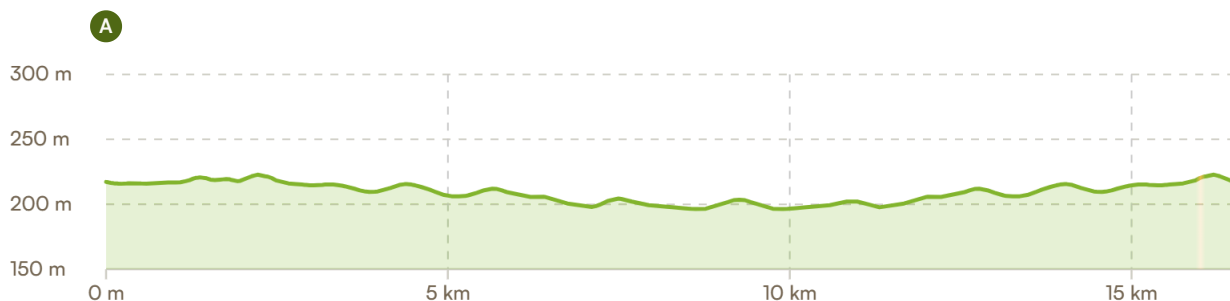

Search

www.komoot.com/tour/2780414538

Archaeo-Ethno Park Ravna

🕒 01:05 · ↔ 18.4 km · 🌀 16.9 km/h · ↗ 90 m · ↘ 90 m

2. Left and follow **Бранка Радичевића.**

Follow for 402 m — overall 513 m

3. Left on **Бранке Динић.**

Follow for 393 m — overall 907 m

4. Sharp right on **Лоле Рибара, 219.**

Follow for 1.52 km — overall 2.42 km

5. Turn right at the fork on **Лоле Рибара, 423.**

Follow for 60 m — overall 2.48 km

6. Turn right at the fork and follow **Лоле Рибара, 423.**

Follow for 4.54 km — overall 13.9 km

14. Turn left at the fork on **Светог Саве, 423.**

Follow for 1.37 km — overall 15.3 km

15. Turn left at the fork on **Лоле Рибара, 423.**

Follow for 678 m — overall 15.9 km

16. Turn left at the fork and follow **Лоле Рибара, 423.**

Follow for 60 m — overall 16.0 km

17. Straight on **Лоле Рибара, 219.**

Follow for 1.07 km — overall 17.1 km

18. Straight and follow **Лоле Рибара, 219.**