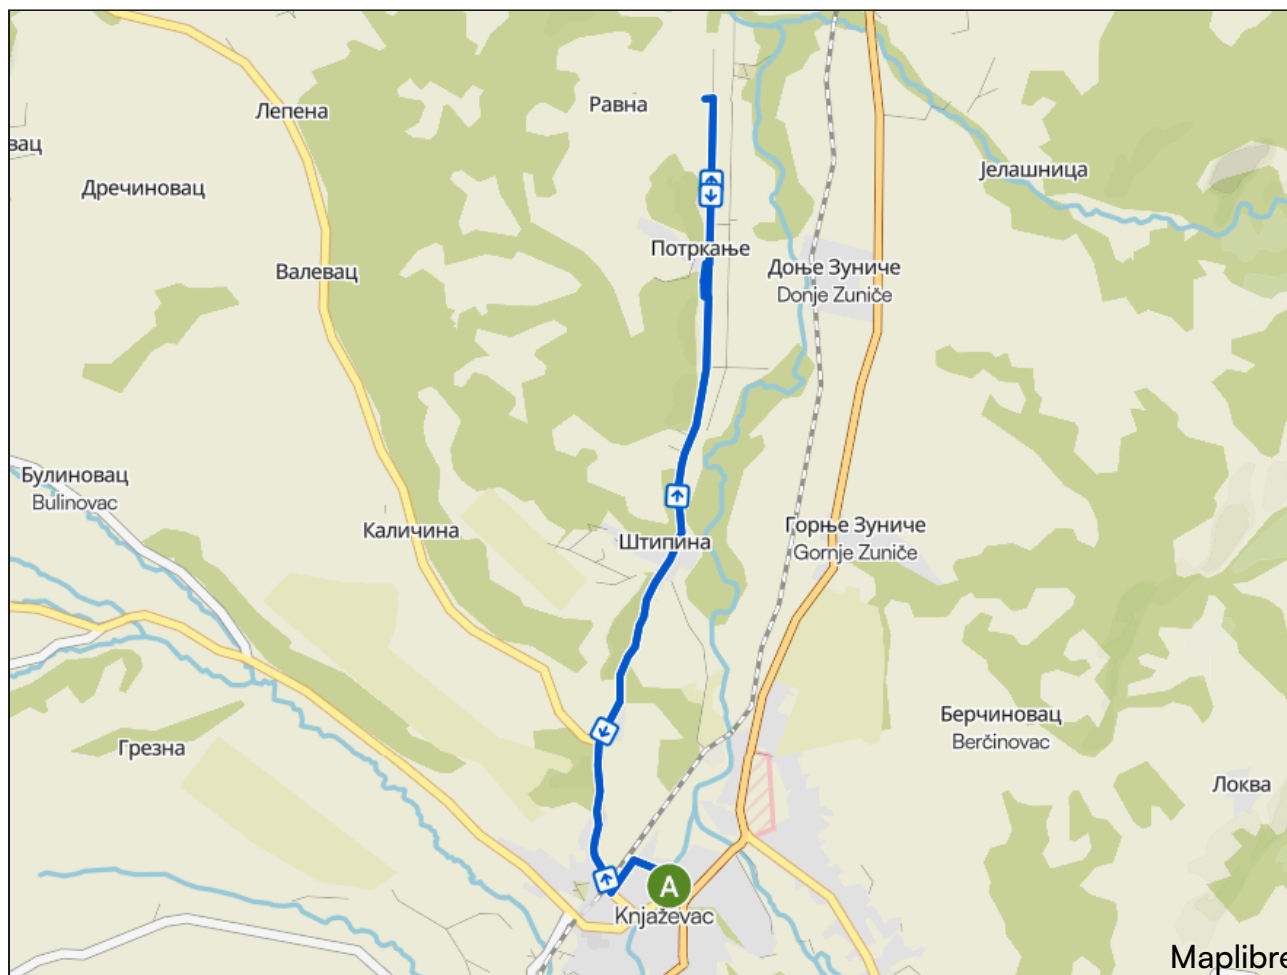

Search

www.komoot.com/tour/2780414538

Archaeo-Ethno Park Ravna

🕒 01:05 · ↔ 18.4 km · 🌀 16.9 km/h · ↗ 90 m · ↘ 90 m