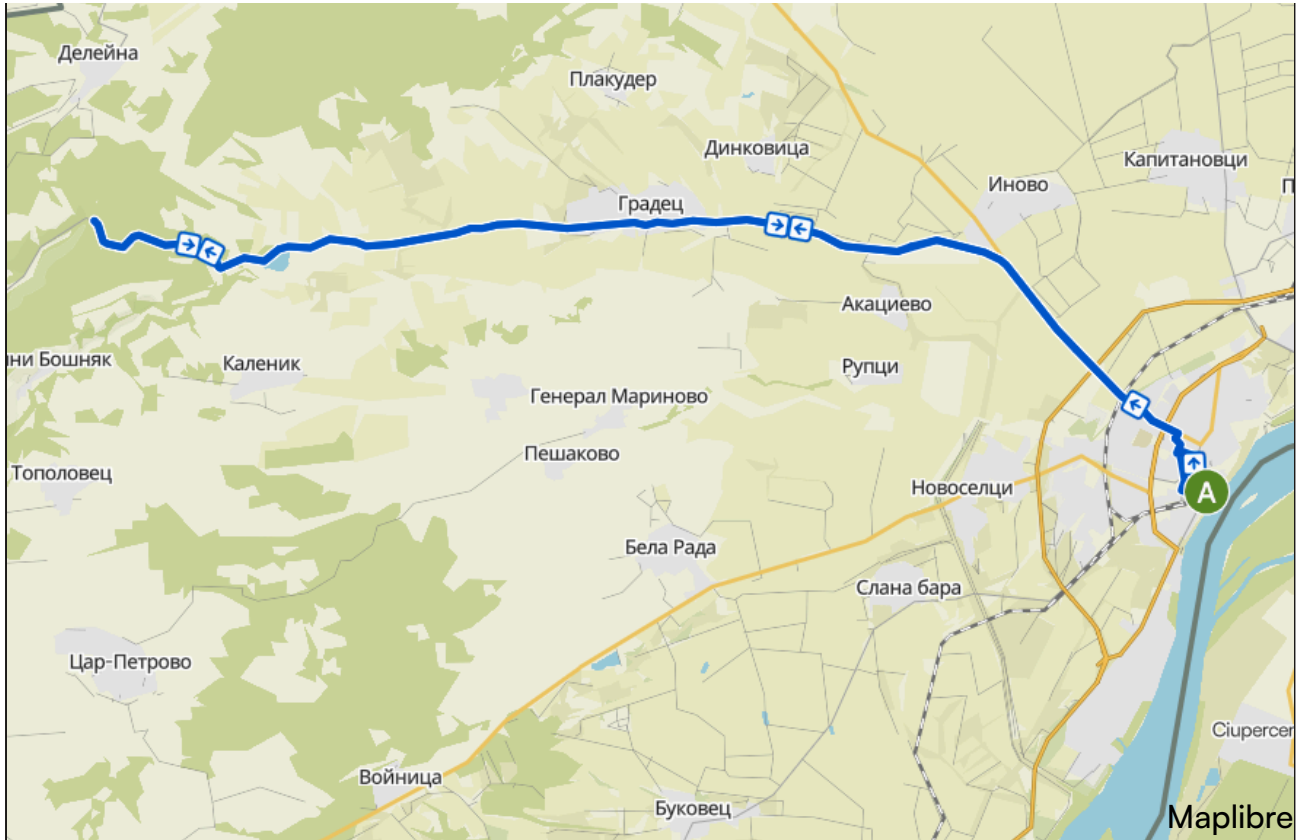

Search

[www.komoot.com/tour/2780477205](http://www.komoot.com/tour/2780477205)

# ALBOTIN MONASTERY

🕒 02:40 · ↔ 46.7 km · 🕒 17.5 km/h · ↗ 120 m · ↘ 120 m

▲ Highest point (100 m) ▼ Lowest point (30 m)

1. On access road head northwest

Follow for 18 m — overall 18 m

2. Left on Княз Дондуков.

-  **11. Right on Чепино.**  
Follow for 109 m — overall 1.49 km

---

-  **12. Left on Широка.**  
Follow for 244 m — overall 1.73 km

---

-  **13. Turn right at the fork and follow Широка.**  
Follow for 11 m — overall 1.74 km

**33. Sharp left on Цар Симеон Велики.**

Follow for 4 m — overall 46.6 km

**34. Sharp right on Княз Дондуков.**

Follow for 19 m — overall 46.6 km

**35. Straight and follow Княз Дондуков.**

Follow for 65 m — overall 46.7 km