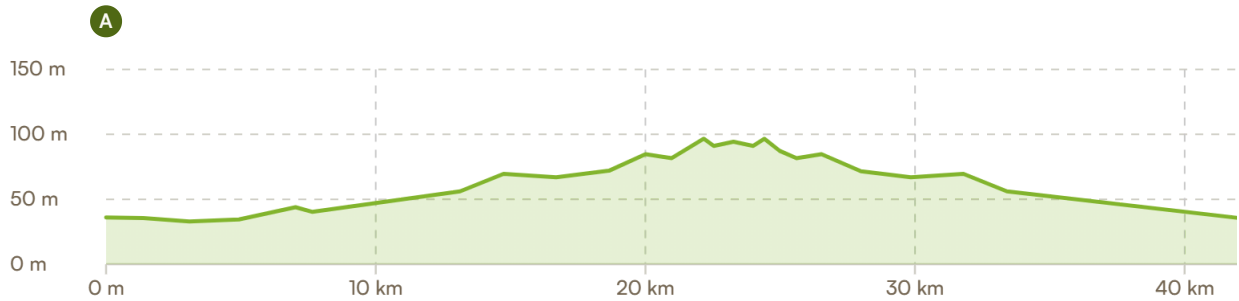

# ALBOTIN MONASTERY

🕒 02:40 · ↔ 46.7 km · 🕒 17.5 km/h · ↗ 120 m · ↘ 120 m

▲ Highest point (100 m) ▼ Lowest point (30 m)

1. On access road head northwest

Follow for 18 m — overall 18 m

2. Left on Княз Дондуков.

Follow for 84 m — overall 103 m

3. Right on Цар Симеон Велики.

Follow for 117 m — overall 220 m

4. Left on Street.

Follow for 54 m — overall 274 m

5. Sharp right on Митрополит Кирил.

Follow for 48 m — overall 323 m

6. Straight on Street.

Follow for 33 m — overall 356 m

7. Straight on Цар Симеон Велики.

Follow for 482 m — overall 838 m

8. Left on Разлог.

Follow for 290 m — overall 1.13 km

9. Right on Христо Ботев.

Follow for 101 m — overall 1.23 km

---

-  **15. Straight on Street.**  
Follow for 87 m — overall 3.18 km

---

-  **16. Turn right at the fork and follow Road.**  
Follow for 2.68 km — overall 5.86 km

---

-  **17. Turn left at the fork on 121.**  
Follow for 17.4 km — overall 23.2 km